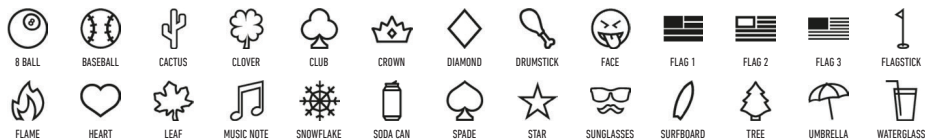

INAPPROPRIATE TEXT WILL BE REFUSED AT ORDER ENTRY

FINISH	LOFT	LENGTH	BOUNCE	LIE	HAND	AFTERMARKET SHAFTS:	AFTERMARKET GRIPS:
COPPER / BLACK / CHROME / RAW	50.09	35.50"	9°	64°	RH	PROJECT X 6.0 (STIFF)	GOLF PRIDE NEW DECADE WHITE/BLACK
COPPER / BLACK / CHROME / RAW	52.09	35.50"	9°	64°	RH/LH	KBS $-TAPER BLACK (STIFF)	GOLF PRIDE MCC PLUS 4
COPPER / BLACK / CHROME / RAW	54.10	35.25"	10°	64°	RH/LH	KBS C-TAPER (STIFF)	GOLF PRIDE TOUR WRAP 2G MID BLACK
COPPER / BLACK / CHROME / RAW	56.10	35.25"	10°	64°	RH/LH	KBS C-TAPER LITE (STIFF)	GOLF PRIDE TOUR WRAP 2G BLACK
COPPER / BLACK / CHROME / RAW	58.10	35.00"	10°	64°	RH	KBS TOUR (STIFF)	GOLF PRIDE TOUR VELVET 360 BURGUNDY
COPPER / BLACK / CHROME / RAW	60.10	35.00"	10°	64°	RH	TRUE TEMPER DG TOUR ISSUE (STIFF)	GOLF PRIDE TOUR VELVET 360 .580 GREY/RED CAP
COPPER / BLACK / CHROME / RAW	58.12 ATV	35.00"	12°	64°	RH/LH	TRUE TEMPER DG 105 (STIFF)	GOLF PRIDE TOUR VELVET 360 GREY/BLACK
COPPER / BLACK / CHROME / RAW	60.12 ATV	35.00"	12°	64°	RH	TRUE TEMPER DG 105 BLACK (STIFF)	
COPPER / BLACK / CHROME / RAW	64.12 ATV	35.00"	12°	64°	RH	KBS HI REV 2.0 115G (WEDGE)	

NOTICE: MyHi-Toe Wedge orders cannot be canceled, modified, or returned once your order has been placed.